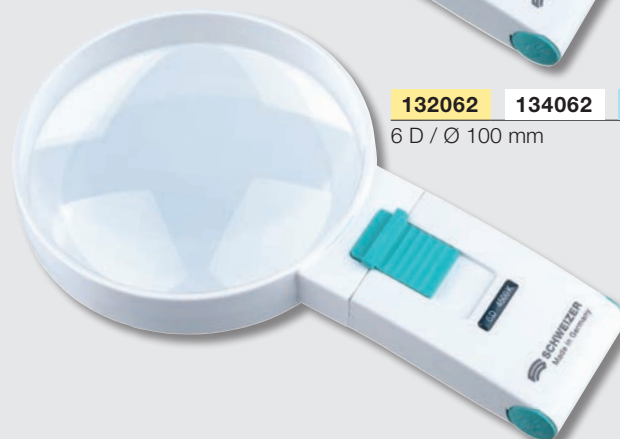

132112 **134112** **136112**

10 D / 75x50 mm, straight

132102 **134102** **136102**

10 D / 75x50 mm, right-handed

132802 **134802** **136802**

8 D / Ø 85 mm

132062 **134062** **136062**

6 D / Ø 100 mm

- Individually tested light temperatures can reduce the magnification needed
- Tilt of 8 D magnification head convertible for right or left-handed use
- Very bright, consistent and high-contrast light through the special light emitting diode
- Ideal illumination of the reading material or viewing object enhanced by light-coloured material of the closed magnification head
- Low energy consumption and long battery life – easy battery replacement thanks to hinged battery box cover
- Aspheric lightweight lens
- 3 AA alkaline batteries required