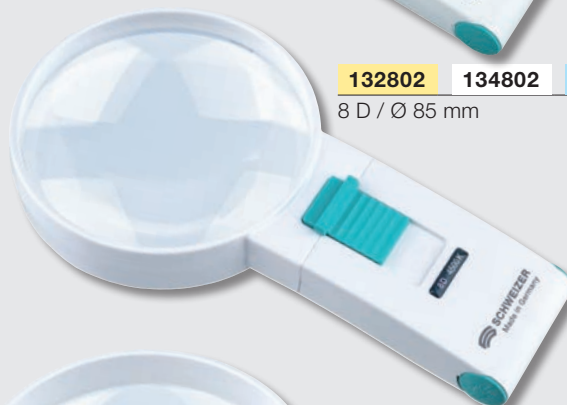

132112 **134112** **136112**

10 D / 75x50 mm, straight

132102 **134102** **136102**

10 D / 75x50 mm, right-handed

132802 **134802** **136802**

8 D / Ø 85 mm

132062 **134062** **136062**

6 D / Ø 100 mm

- Individually tested light temperatures can reduce the magnification needed
- Tilt of 8 D magnification head convertible for right or left-handed use
- Very bright, consistent and high-contrast light through the special light emitting diode
- Ideal illumination of the reading material or viewing object enhanced by light-coloured material of the closed magnification head
- Low energy consumption and long battery life – easy battery replacement thanks to hinged battery box cover
- Aspheric lightweight lens
- 3 AA alkaline batteries required