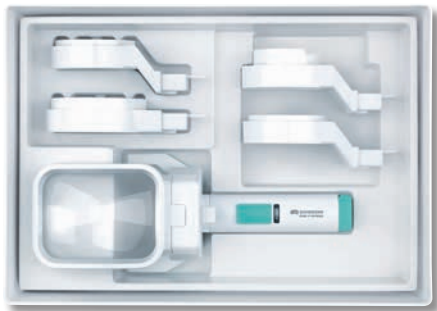

## MODULAR LED

Battery operated illuminated stand magnifier with three 4-chip SMD LEDs available in 3 light temperatures.

- Easily interchangeable open magnification heads, available in different magnification powers
- Possibility to write under the low power lenses
- Individually tested light temperatures can reduce the magnification needed
- Adjustable head tilt for right or left-handed use
- Very bright, consistent and high-contrast light through 3 precisely aligned special light emitting diodes
- Low energy consumption and long battery life – easy battery replacement thanks to hinged battery box cover
- Aspheric lightweight lenses
- 3 AA alkaline batteries required

**198002** Box MODULAR LED for testing

Contents: Heads 16 D, 12 D, 8 D  
and basic units 2700 K, 4500 K, 6500 K

**Box MODULAR LED**

**198022** **198042** **198062**

Contents: Heads 28 D, 20 D, 16 D, 12 D, 8 D and basic unit

**182222** **182242** **182262**

Easily interchangeable battery operated basic unit (handle with fixed tilting part). Tilting part can be swivelled for right or left-handed use

**190102** Head MODULAR  
28 D / Ø 35 mm