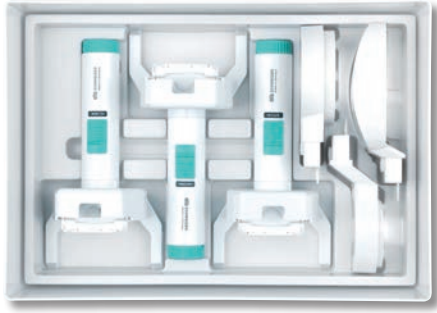

# LED illuminated stand magnifiers

## MODULAR LED

Battery operated illuminated stand magnifier with three 4-chip SMD LEDs available in 3 light temperatures.

- Easily interchangeable open magnification heads, available in different magnification powers
- Possibility to write under the low power lenses
- Individually tested light temperatures can reduce the magnification needed
- Adjustable head tilt for right or left-handed use
- Very bright, consistent and high-contrast light through 3 precisely aligned special light emitting diodes
- Low energy consumption and long battery life – easy battery replacement thanks to hinged battery box cover
- Aspheric lightweight lenses
- 3 AA alkaline batteries required