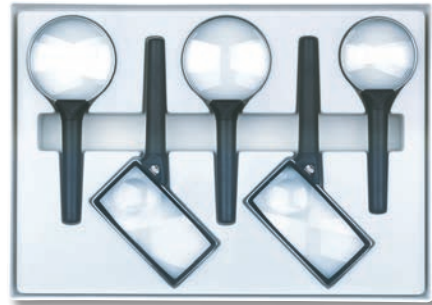

## ■ CLASSIC

Reading magnifier with matt black round plastic handle and premium chrome-plated brass mount.

- Biconvex glass lens

## ■ BIFOCUS

Reading magnifier with matt black round plastic handle and premium chrome-plated brass mount.

- Biconvex glass lens and additional lens (Bifo)

## ■ ELEGANT

Reading magnifier with handle made from fine hardwood and premium chrome-plated brass mount.

- Biconvex glass lens