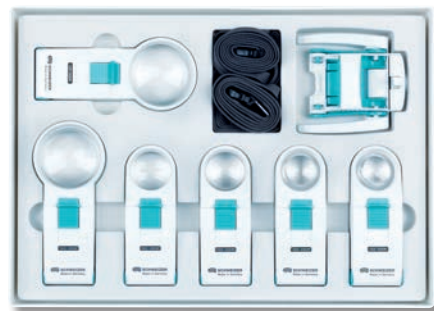

24 D / Ø 55 mm (opt. Ø 52.5 mm)

132202 **134202** **136202**

20 D / Ø 55 mm

132172 **134172** **136172**

16 D / Ø 35 mm

132162 **134162** **136162**

16 D / Ø 60 mm

LED illuminated hand magnifiers

■ ÖKOLUX plus mobil

Portable magnifier with multi-chip SMD LED.

- Very bright, consistent and high-contrast light through the special light emitting diode
- Individually tested light temperatures can reduce the magnification needed
- Low energy consumption and long battery life – easy battery replacement thanks to hinged battery box cover
- Convenient integrated lanyard loop
- Aspheric lightweight lens
- Supplied with microfibre pouch
- 3 AAA alkaline batteries required