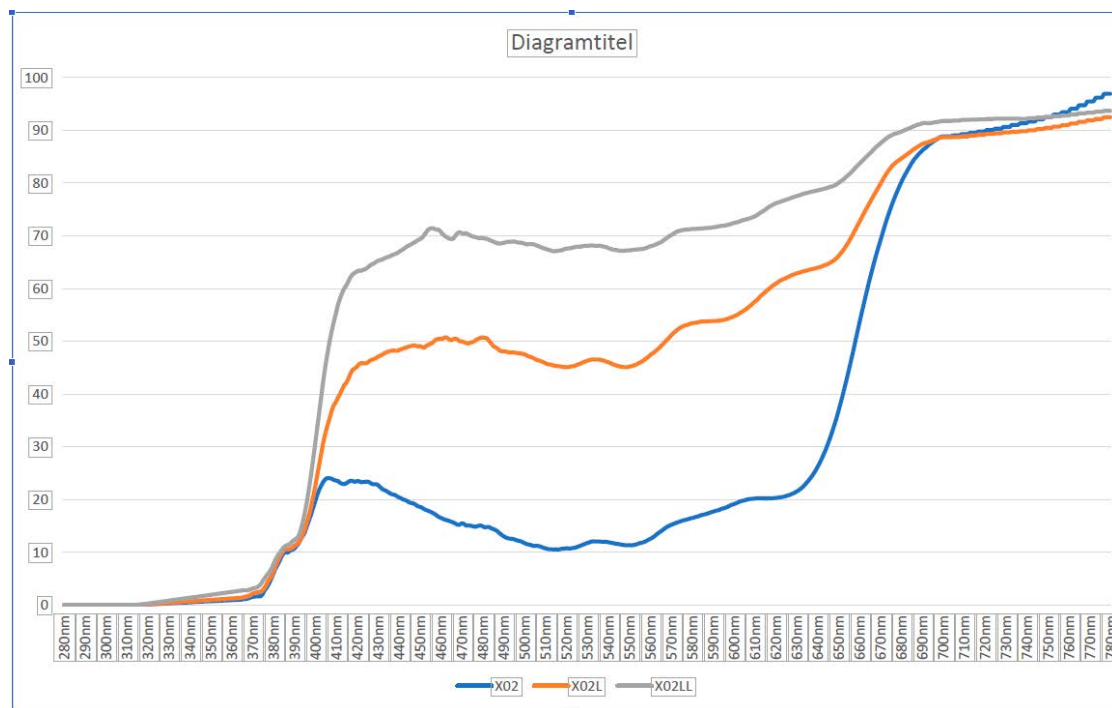

Komfort filter X02, X02L og X02LL

Komfort filter X02 blev produceret i 2018 i samarbejde med Dorthe Jensen fra Synsrådgivningen i Roskilde. Findes i varianterne X02-Mørk, X02L-Medium og X02LL-Lys.

Velegnet til klienter med hovedpine, hovedtraume, lysgener fra EDB, Tablets, mobiler samt andet elektronisk udstyr. Kan i visse tilfælde erstatte standard filtre fra Multilens.

Alle filtre skal afprøves individuelt, gerne i kundens egne miljø under forskellige lysforhold inde samt ude.