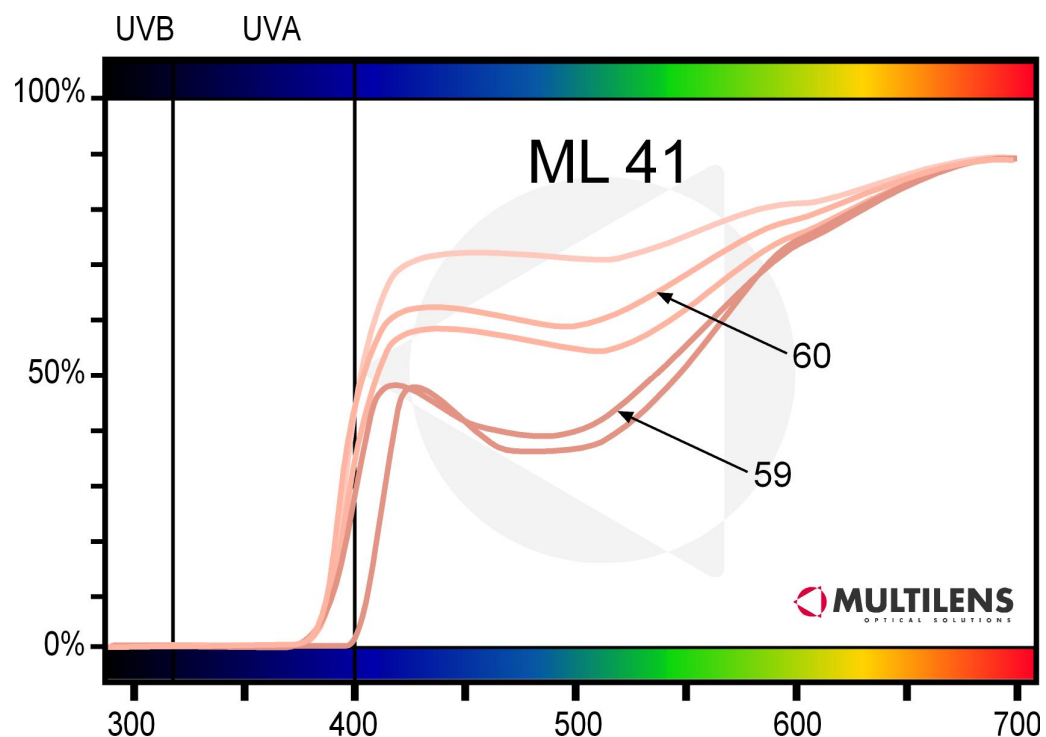

Komfort filter ML41Medium & ML41Light vs OSV-59&OSV-60

De nye komfort filtre ML41Medium og ML41Light vil automatisk overtage vores tidligere komfort filtre OSV-59 og OSV-60, da effekten er tilsvarende og lettere at reproducere for vores leverandør Multilens.

Det er muligt at få ombyttet tidligere klinik udstyr med komfortfiltrene OSV-59 og OSV-60 til de nye løsninger uden omkostninger indtil d. 1. juli 2020